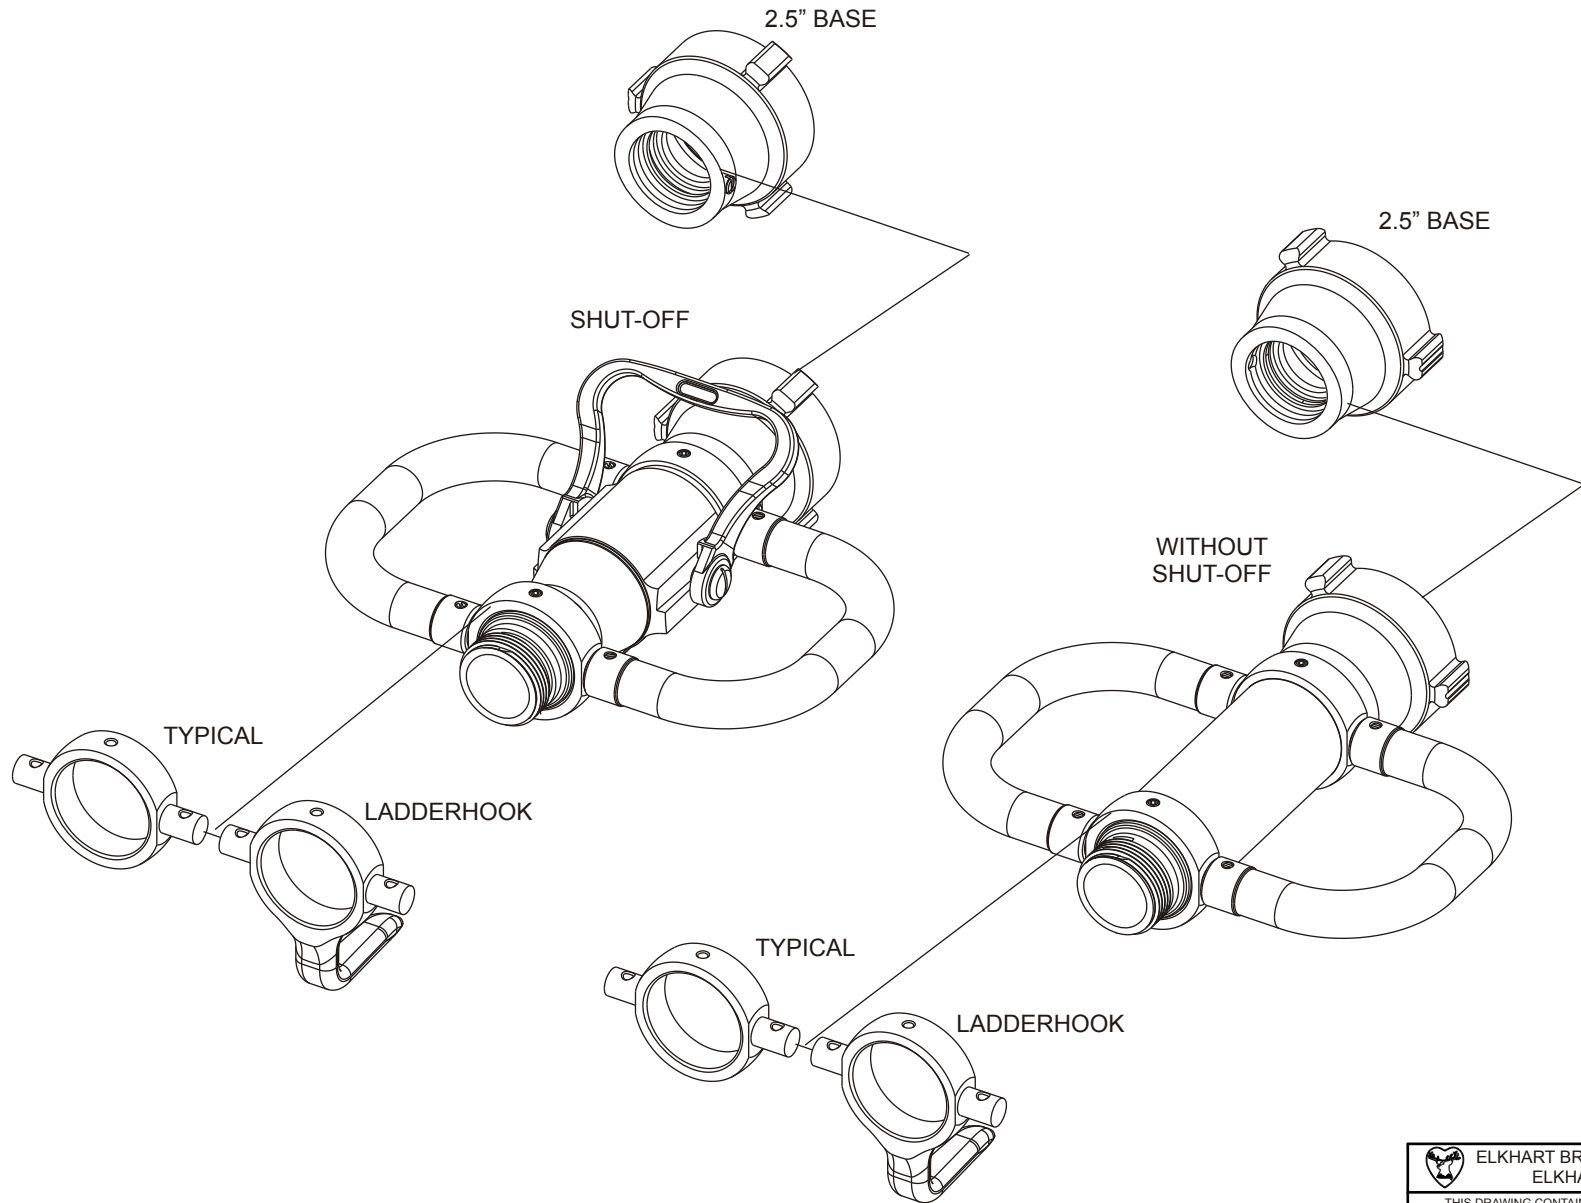

BALL SHUT-OFF

FIGURES DEPICT GENERAL PRODUCT TYPES ONLY AND ARE NOT INTENDED TO BE INCLUSIVE OF ALL PRODUCT FEATURES.

 ELKHART BRASS MFG. CO., INC. ELKHART, INDIANA	
<small>THIS DRAWING CONTAINS INFORMATION THAT IS PROPRIETARY TO ELKHART BRASS MFG. CO., INC. AND MAY NOT BE USED TO PRODUCE ANY PARTS, ASSEMBLIES OR PRODUCTS DESCRIBED HEREIN WITHOUT EXPRESS WRITTEN PERMISSION.</small>	
BALL SHUT-OFF & PLAYPIPE PAGE 1 OF 3 06/2008	CONFIGURATION DRAWING

PLAYPIPE

FIGURES DEPICT GENERAL PRODUCT TYPES ONLY AND ARE NOT INTENDED TO BE INCLUSIVE OF ALL PRODUCT FEATURES.

	ELKHART BRASS MFG. CO., INC. ELKHART, INDIANA
THIS DRAWING CONTAINS INFORMATION THAT IS PROPRIETARY TO ELKHART BRASS MFG. CO., INC. AND MAY NOT BE USED TO PRODUCE ANY PARTS, ASSEMBLIES OR PRODUCTS DESCRIBED HEREIN WITHOUT EXPRESS WRITTEN PERMISSION.	
BALL SHUT-OFF & PLAYPIPE PAGE 2 OF 3 06/2008	CONFIGURATION DRAWING