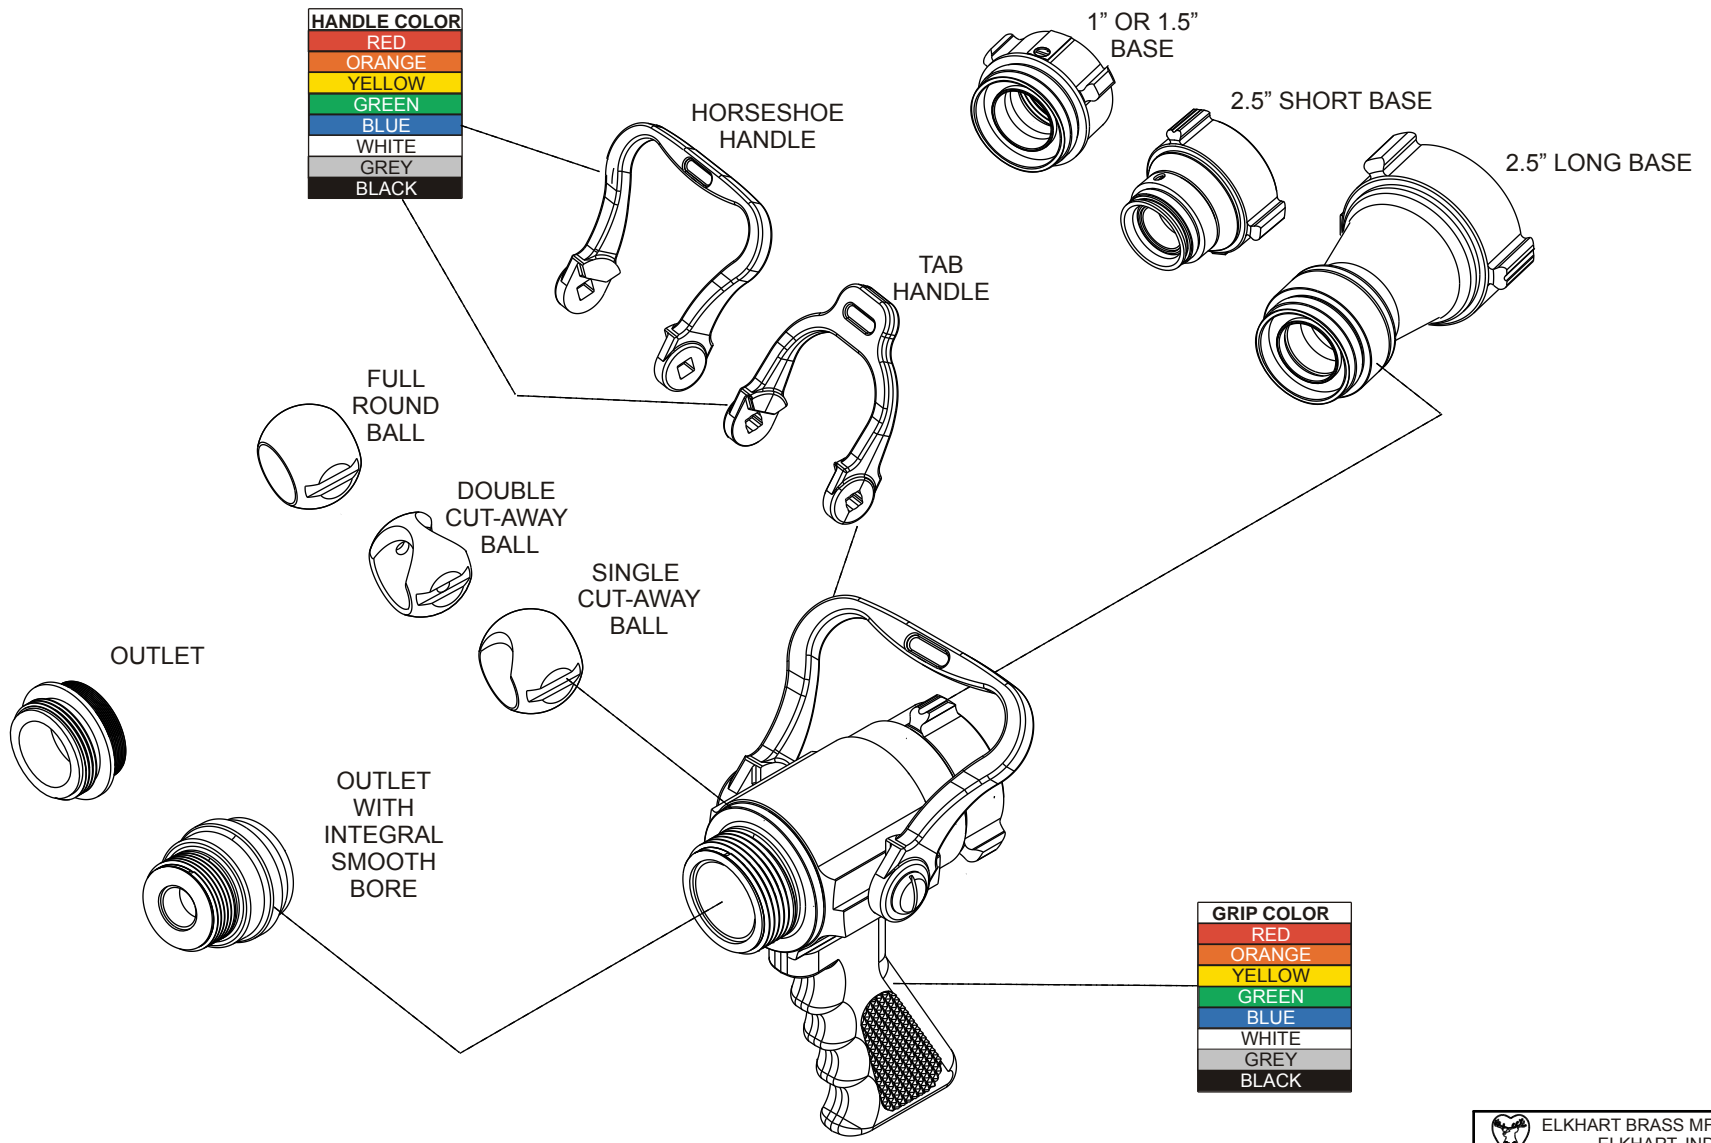

BALL SHUT-OFF

FIGURES DEPICT GENERAL PRODUCT TYPES ONLY AND ARE NOT INTENDED TO BE INCLUSIVE OF ALL PRODUCT FEATURES.

 ELKHART BRASS MFG. CO., INC. ELKHART, INDIANA	
<small>THIS DRAWING CONTAINS INFORMATION THAT IS PROPRIETARY TO ELKHART BRASS MFG. CO., INC. AND MAY NOT BE USED TO PRODUCE ANY PARTS, ASSEMBLIES OR PRODUCTS DESCRIBED HEREIN WITHOUT EXPRESS WRITTEN PERMISSION.</small>	
BALL SHUT-OFF & PLAYPIPE PAGE 1 OF 3 06/2008	CONFIGURATION DRAWING

PLAYPIPE

FIGURES DEPICT GENERAL PRODUCT TYPES ONLY AND ARE NOT INTENDED TO BE INCLUSIVE OF ALL PRODUCT FEATURES.

	ELKHART BRASS MFG. CO., INC. ELKHART, INDIANA
THIS DRAWING CONTAINS INFORMATION THAT IS PROPRIETARY TO ELKHART BRASS MFG. CO., INC. AND MAY NOT BE USED TO PRODUCE ANY PARTS, ASSEMBLIES OR PRODUCTS DESCRIBED HEREIN WITHOUT EXPRESS WRITTEN PERMISSION.	
BALL SHUT-OFF & PLAYPIPE PAGE 2 OF 3 06/2008	CONFIGURATION DRAWING

** B-278 (w/out ladderhook) + ST-190-BA (Triple Stack Tip)

 ELKHART BRASS MFG. CO., INC. ELKHART, INDIANA	
THIS DRAWING CONTAINS INFORMATION THAT IS PROPRIETARY TO ELKHART BRASS MFG. CO., INC. AND MAY NOT BE USED TO PRODUCE ANY PARTS, ASSEMBLIES OR PRODUCTS DESCRIBED HEREIN WITHOUT EXPRESS WRITTEN PERMISSION.	
BALL SHUT-OFF & PLAYPIPE PAGE 3 OF 3 06/2008	CONFIGURATION TABLE