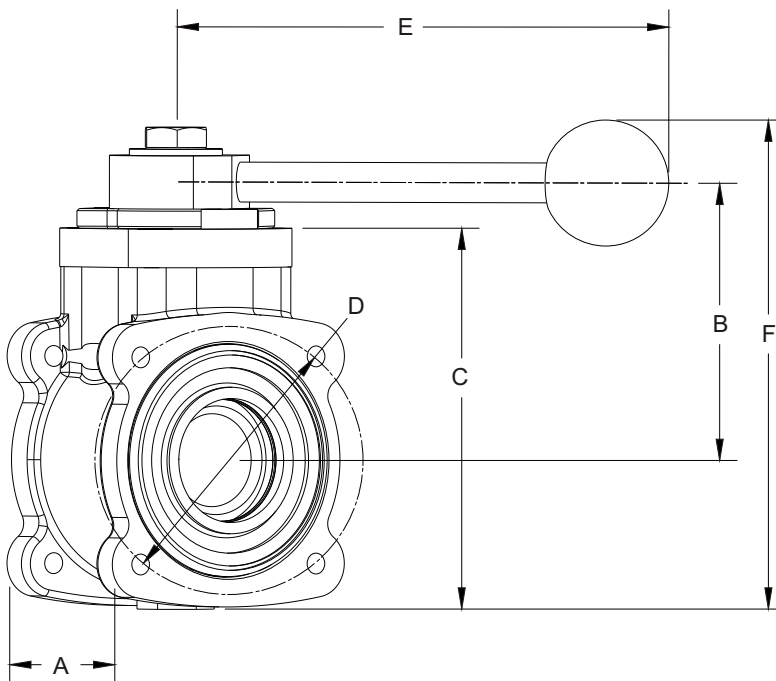

Coupling the Single Body valves with the Unibody apparatus line, Elkhart Brass is your total apparatus valve solution.

Product Features:

- Available in 1.0" (SB10) & 1.5" (SB15) body sizes with an integral direct or remote actuator
- The bodies are constructed of corrosion resistant brass, and the ball is constructed from durable stainless steel
- Dual self-adjusting seats provide bidirectional sealing
- Adapters (end caps) are constructed of brass and do not require O-rings that could cut or tear during servicing
- Swing out construction allows for easy access to internal waterway
- Handle position can easily be changed to one of eight positions in 45° increments
- Meets or exceeds NFPA 1901 standards
- Covered by Elkhart's 10 year Unibody Valve Limited Warranty

Download Elkhart's Unibody Valve Configurator at www.elkhartbrass.com to view available configurations and specify your apparatus valves.

COMPONENTS & SPECS

Remote Handle (R1)

Size	1.0"	1.5"
Materials	Body - Brass Ball - Stainless Steel Seat - Plastic	
Ball Type	Round	
Max Pressure	600 psi	
C _v Value	81	206
Elkhart Model	SB10	SB15
Akron Model	8810	8815
Actuator Type	Remote Handle	
Actuator Style	Short	
Locking	Non-Locking	
Handle Travel	90°	
Elkhart Model	R1	
Akron Model	R-1	

ELKHART #	SIZE	A	B	C	D	E	F	G	H
SB10	1	1 7/8	2 25/32	3 19/32	2 3/4	4 1/16	4 9/16	2 13/32	3 9/16
SB15	1 1/2	2 1/4	3 1/8	4 9/32	3 1/2	4 1/16	5 9/32	2 13/32	3 9/16

Direct Handle (TS)

Size	1.0"	1.5"
Materials	Body - Brass Ball - Stainless Steel Seat - Plastic	
Ball Type	Round	
Max Pressure	600 psi	
C _v Value	81	206
Elkhart Model	SB10	SB15
Akron Model	8810	8815
Actuator Type	Direct Handle	
Actuator Style	Short	
Locking	Locking	
Handle Travel	105°	
Elkhart Model	TS	
Akron Model	TS	

ELKHART #	SIZE	A	B	C	D	E	F
SB10	1	1 7/8	2 5/8	3 19/32	2 3/4	4 3/4	4 5/8
SB15	1 1/2	2 1/4	2 31/32	4 9/32	3 1/2	4 3/4	5 5/16

*All dimensions are in inches