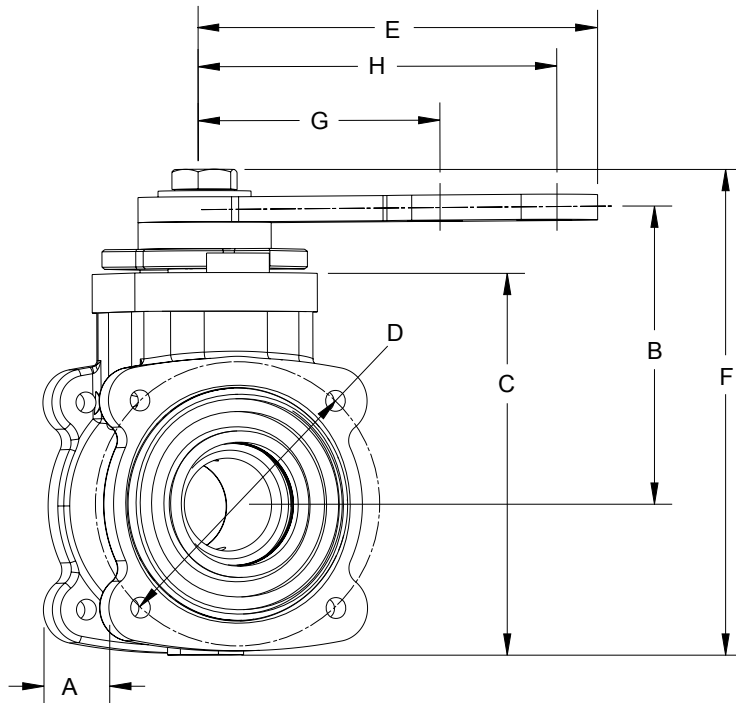

Remote Handle (R1)

Direct Handle (TS)

The Single Body ball valve is designed to the industry standard dimensions. It features the option to select one of eight handle positions with removal of a single bolt. It's that simple.

Coupling the Single Body valves with the Unibody apparatus line, Elkhart Brass is your total apparatus valve solution.

Product Features:

- Available in 1.0" (SB10) & 1.5" (SB15) body sizes with an integral direct or remote actuator
- The bodies are constructed of corrosion resistant brass, and the ball is constructed from durable stainless steel
- Dual self-adjusting seats provide bidirectional sealing
- Adapters (end caps) are constructed of brass and do not require O-rings that could cut or tear during servicing
- Swing out construction allows for easy access to internal waterway
- Handle position can easily be changed to one of eight positions in 45° increments
- Meets or exceeds NFPA 1901 standards
- Covered by Elkhart's 10 year Unibody Valve Limited Warranty

Download Elkhart's Unibody Valve Configurator at www.elkhartbrass.com to view available configurations and specify your apparatus valves.

COMPONENTS & SPECS

Remote Handle (R1)

Size	1.0"	1.5"
Materials	Body - Brass Ball - Stainless Steel Seat - Plastic	
Ball Type	Round	
Max Pressure	600 psi	
C _v Value	81	206
Elkhart Model	SB10	SB15
Akron Model	8810	8815
Actuator Type	Remote Handle	
Actuator Style	Short	
Locking	Non-Locking	
Handle Travel	90°	
Elkhart Model	R1	
Akron Model	R-1	

ELKHART #	SIZE	A	B	C	D	E	F	G	H
SB10	1	1 7/8	2 25/32	3 19/32	2 3/4	4 1/16	4 9/16	2 13/32	3 9/16
SB15	1 1/2	2 1/4	3 1/8	4 9/32	3 1/2	4 1/16	5 9/32	2 13/32	3 9/16

Direct Handle (TS)

Size	1.0"	1.5"
Materials	Body - Brass Ball - Stainless Steel Seat - Plastic	
Ball Type	Round	
Max Pressure	600 psi	
C _v Value	81	206
Elkhart Model	SB10	SB15
Akron Model	8810	8815
Actuator Type	Direct Handle	
Actuator Style	Short	
Locking	Locking	
Handle Travel	105°	
Elkhart Model	TS	
Akron Model	TS	