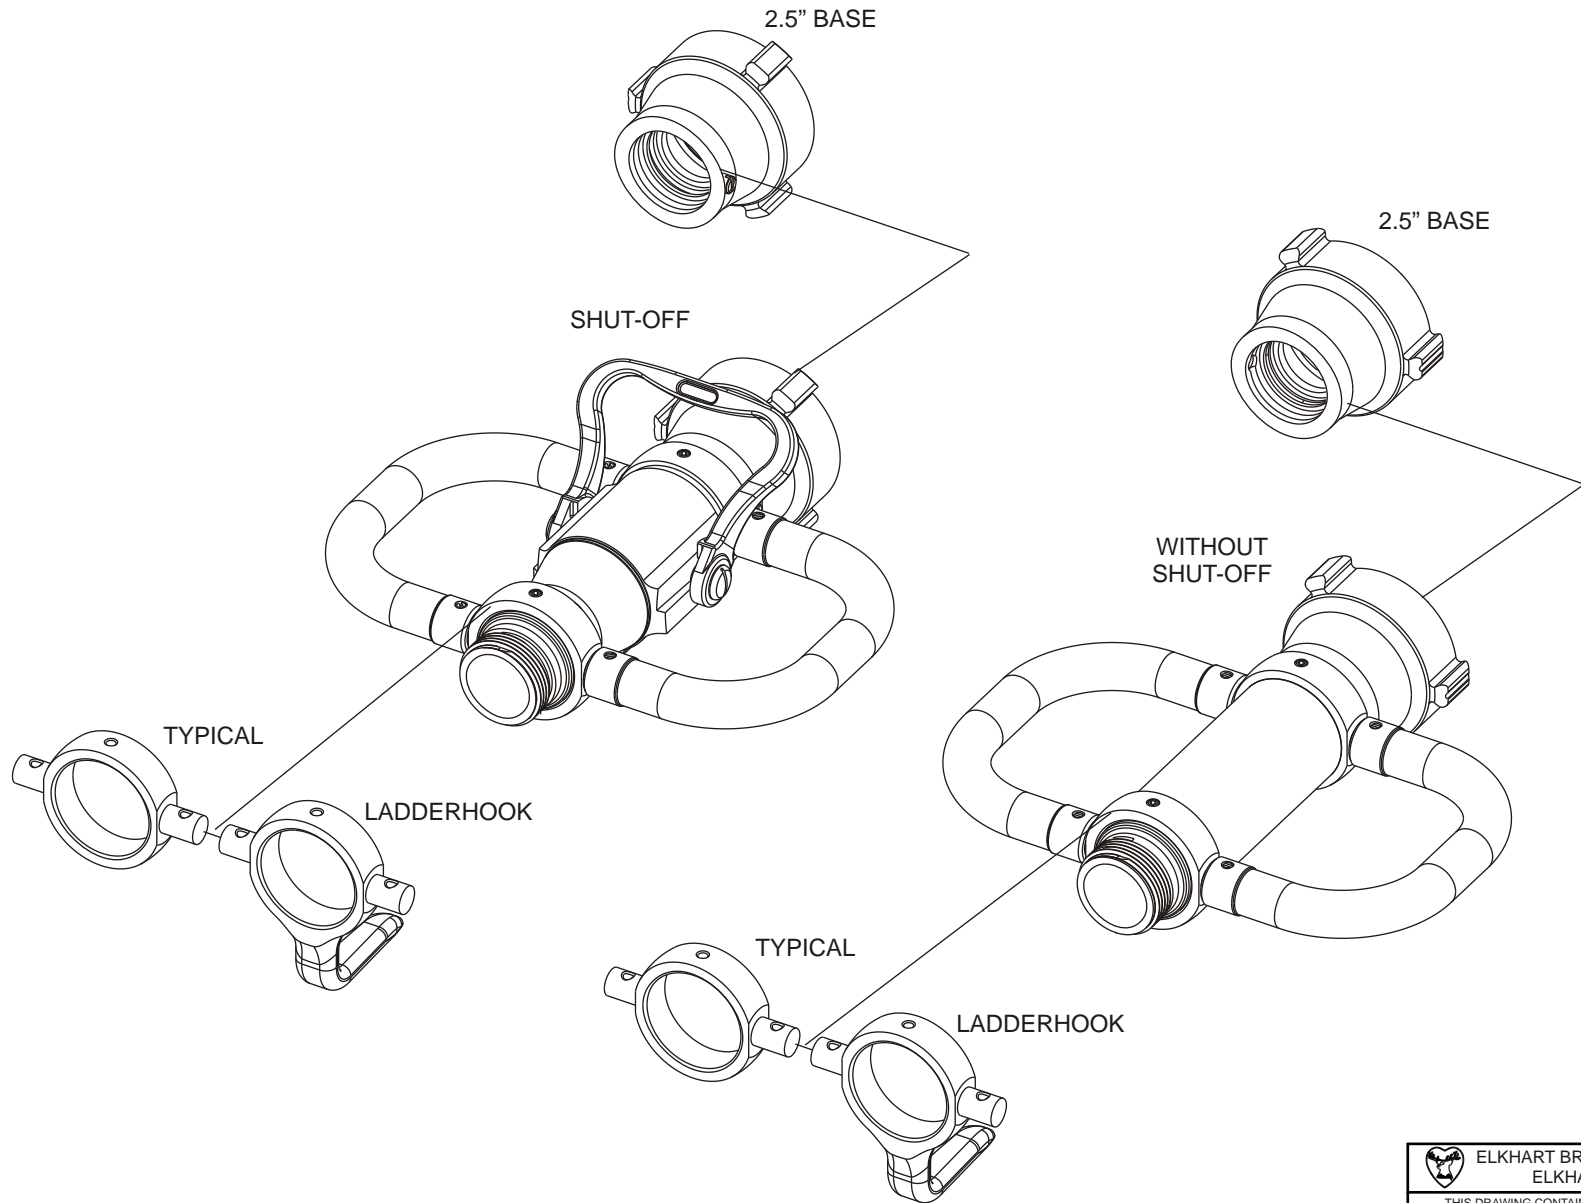

PLAYPIPE

FIGURES DEPICT GENERAL PRODUCT TYPES ONLY AND ARE NOT INTENDED TO BE INCLUSIVE OF ALL PRODUCT FEATURES.

ELKHART BRASS MFG. CO., INC. ELKHART, INDIANA	
THIS DRAWING CONTAINS INFORMATION THAT IS PROPRIETARY TO ELKHART BRASS MFG. CO., INC. AND MAY NOT BE USED TO PRODUCE ANY PARTS, ASSEMBLIES OR PRODUCTS DESCRIBED HEREIN WITHOUT EXPRESS WRITTEN PERMISSION.	
BALL SHUT-OFF & PLAYPIPE PAGE 2 OF 3 06/2008	CONFIGURATION TABLE