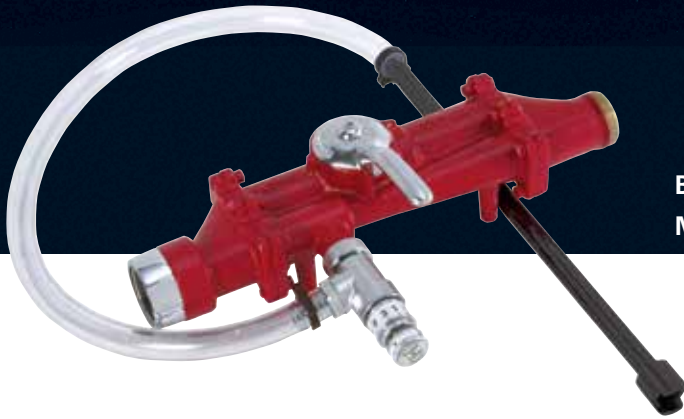

PORTABLE

Portable

Elkhart offers an educator for all handlines (1" through 2½") and the educators are compatible with most foam concentrates. All Elkhart's educators:

- Are easy hook-up / easy set-up
- Feature red urethane enamel finish
- Can be deployed in any position
- Offer a removable pick-up screen and removable metering valve
- Comes with a clear PVC pick-up hose

**BRASS BY-PASS INLINE EDUCATOR
MO. 240**

Fig. 1

**BRASS INLINE EDUCATOR
MO. 241**

Fig. 2

**COMPOSITE INLINE EDUCATOR
MO. 242**

Fig. 3