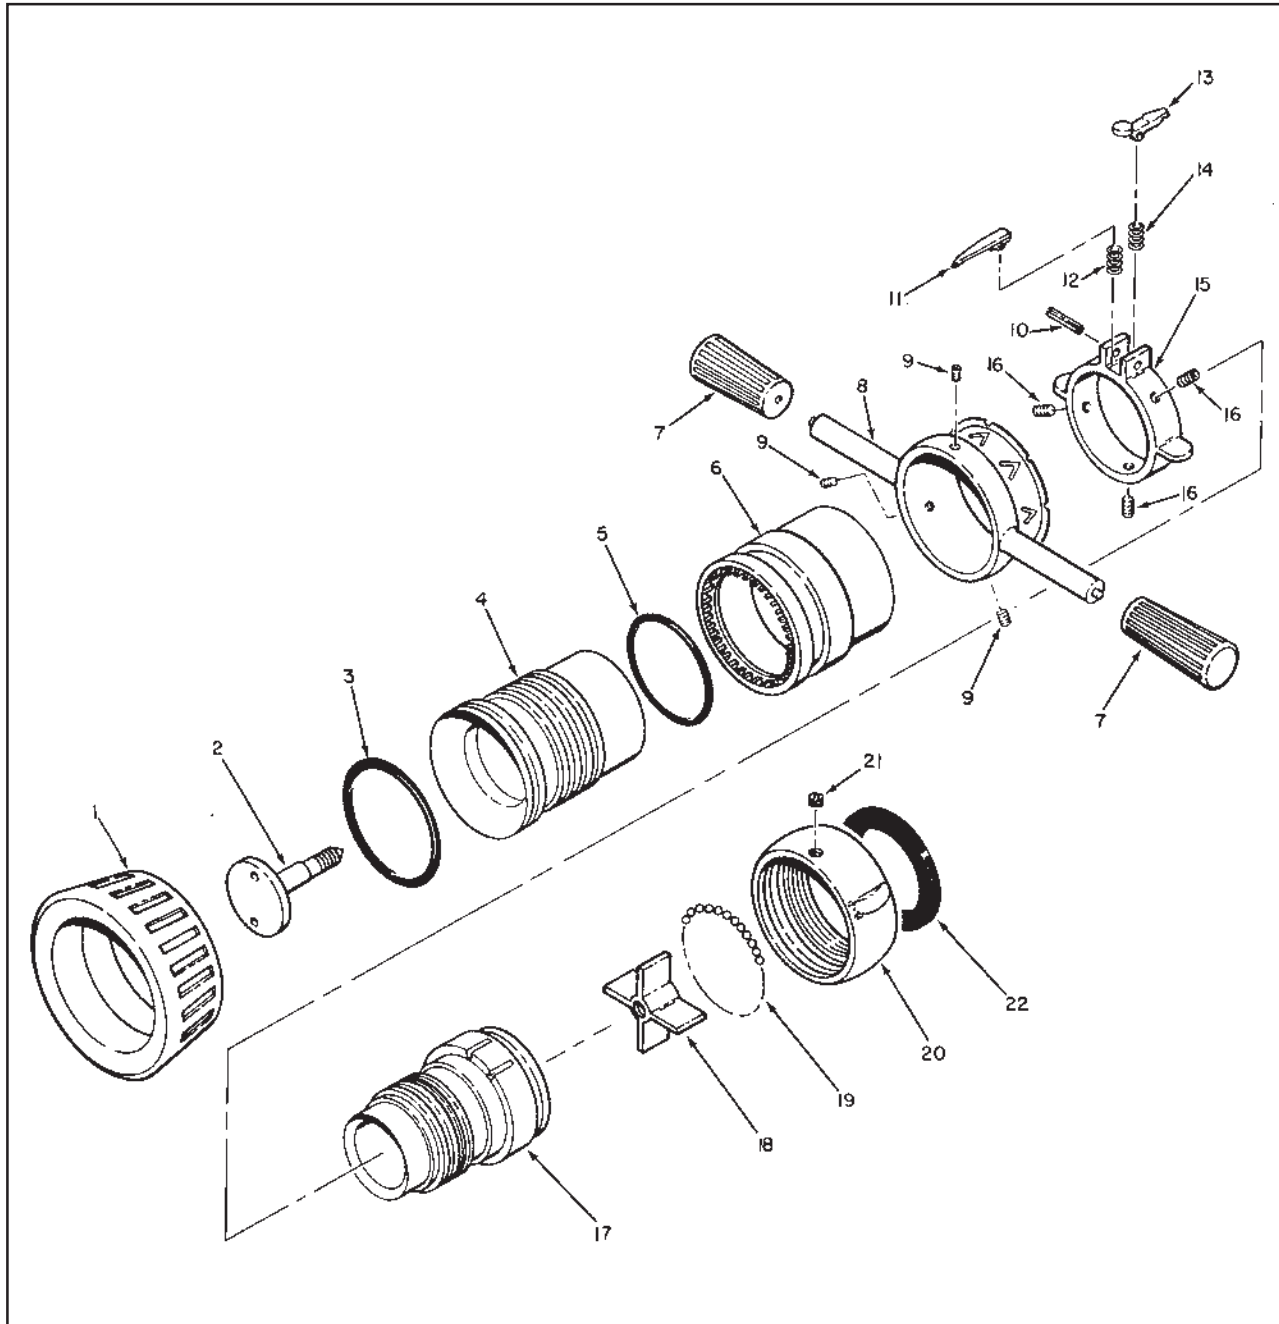

CSW (Old Style - Pre '92)

April, 1996

INDEX NO.	PART NO.	QTY. REQ.	DESCRIPTION
1	33631	1	Rubber Bumper
2	62009	1	Stem Head
3	57313	1	"O" Ring
4	17473	1	Nozzle Center Barrel
5	57339	1	"O" Ring
6	66358	1	Nozzle Tip
7	33626	2	Rubber Handle Grip
8	61685	1	Indicator Sleeve
9	61270	3	Socket Hd. Set Screw
10	51249	1	Roll Pin
11	44060	1	Stream Locking Lever
12	61762	1	Coil Spring
13	44061	1	Gallonage Locking Lever
14	61762	1	Coil Spring
15	57250	1	Lever Ring
16	61275	3	Set Screw
17	15421	1	Nozzle body
18	63377	1	Stem Base
19	23002	1	B/G Chain
20	63069	1	2.5" R.L. Swivel
21	61222	1	Swivel Set Screw
22	33083	1	Swivel Gasket

April, 1996

(Old Style - Pre '92)

CSW