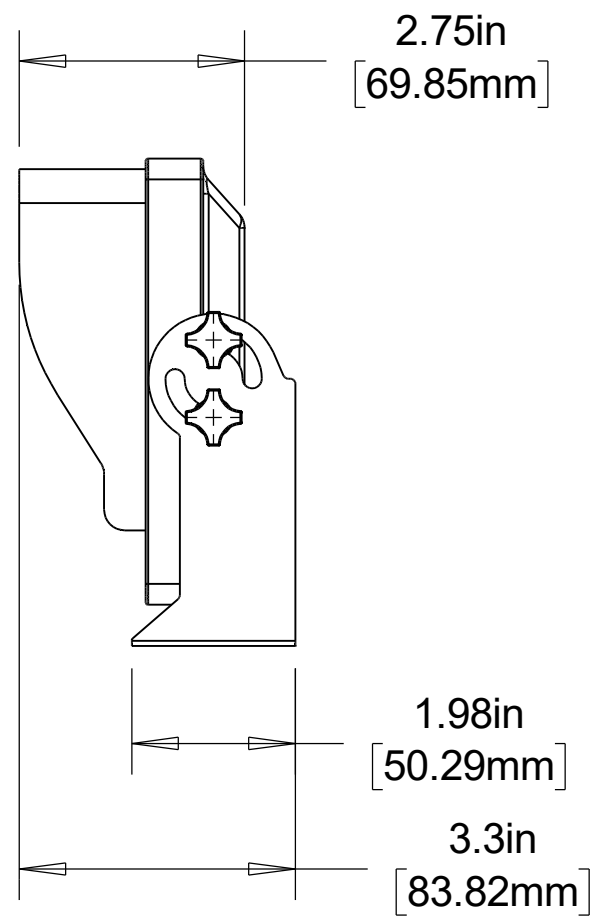

EXM LIGHT & VIDEO KIT DIMENSIONAL DRAWING
 (FOR REFERENCE ONLY)

 ELKHART BRASS Fire Fighting Equipment	
THIS DRAWING CONTAINS INFORMATION THAT IS PROPRIETARY TO ELKHART BRASS MFG CO., INC. AND MAY NOT BE USED TO PRODUCE ANY PARTS, ASSEMBLIES OR PRODUCTS DESCRIBED HEREIN WITHOUT EXPRESS WRITTEN PERMISSION	
02007089LV, 02007091LV, 02007092LV (DIMENSIONAL DRAWING)	DIMENSIONAL DRAWING
01/13/2020	PAGE 1 OF 2

COIL CABLE
37534000

STRAIGHT CABLE
37535066

EXM LIGHT & VIDEO KIT DIMENSIONAL DRAWING
(FOR REFERENCE ONLY)

 ELKHART BRASS Fire Fighting Equipment	
THIS DRAWING CONTAINS INFORMATION THAT IS PROPRIETARY TO ELKHART BRASS MFG CO., INC. AND MAY NOT BE USED TO PRODUCE ANY PARTS, ASSEMBLIES OR PRODUCTS DESCRIBED HEREIN WITHOUT EXPRESS WRITTEN PERMISSION	
02007089LV, 02007091LV, 02007092LV (DIMENSIONAL DRAWING)	DIMENSIONAL DRAWING
01/13/2020 PAGE 2 OF 2	Ver. 1.0