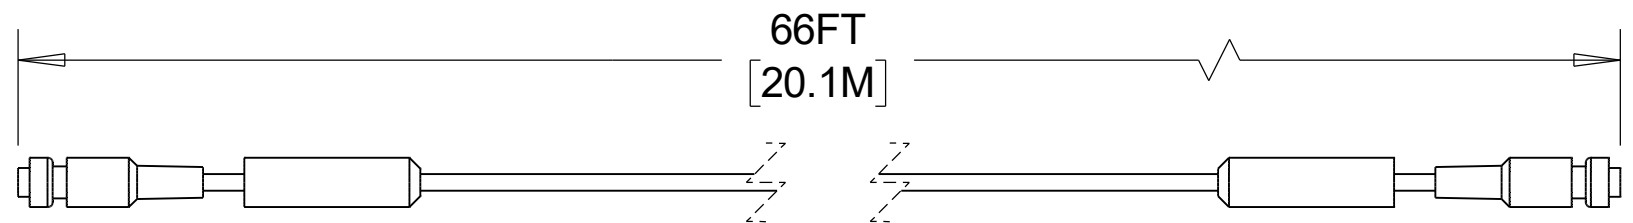

EXM LIGHT & VIDEO KIT DIMENSIONAL DRAWING
 (FOR REFERENCE ONLY)

 ELKHART BRASS Fire Fighting Equipment	
THIS DRAWING CONTAINS INFORMATION THAT IS PROPRIETARY TO ELKHART BRASS MFG CO., INC. AND MAY NOT BE USED TO PRODUCE ANY PARTS, ASSEMBLIES OR PRODUCTS DESCRIBED HEREIN WITHOUT EXPRESS WRITTEN PERMISSION	
02007089LV, 02007091LV, 02007092LV (DIMENSIONAL DRAWING)	DIMENSIONAL DRAWING
01/13/2020	PAGE 1 OF 2

COIL CABLE
37534000

STRAIGHT CABLE
37535066

EXM LIGHT & VIDEO KIT DIMENSIONAL DRAWING
(FOR REFERENCE ONLY)

 ELKHART BRASS Fire Fighting Equipment	
THIS DRAWING CONTAINS INFORMATION THAT IS PROPRIETARY TO ELKHART BRASS MFG CO., INC. AND MAY NOT BE USED TO PRODUCE ANY PARTS, ASSEMBLIES OR PRODUCTS DESCRIBED HEREIN WITHOUT EXPRESS WRITTEN PERMISSION	
02007089LV, 02007091LV, 02007092LV (DIMENSIONAL DRAWING)	DIMENSIONAL DRAWING
01/13/2020 PAGE 2 OF 2	Ver. 1.0