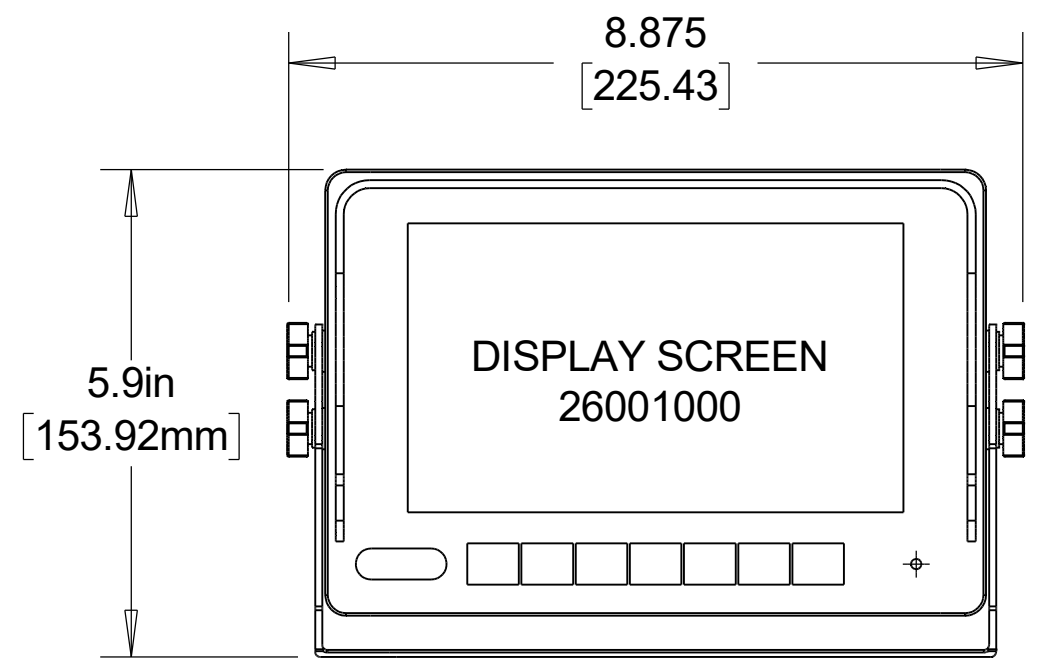

EXM LIGHT & VIDEO KIT DIMENSIONAL DRAWING
 (FOR REFERENCE ONLY)

 ELKHART BRASS Fire Fighting Equipment	
THIS DRAWING CONTAINS INFORMATION THAT IS PROPRIETARY TO ELKHART BRASS MFG CO., INC. AND MAY NOT BE USED TO PRODUCE ANY PARTS, ASSEMBLIES OR PRODUCTS DESCRIBED HEREIN WITHOUT EXPRESS WRITTEN PERMISSION	
02007089LV, 02007091LV, 02007092LV (DIMENSIONAL DRAWING)	DIMENSIONAL DRAWING
01/13/2020	PAGE 1 OF 2

COIL CABLE
37534000

STRAIGHT CABLE
37535066

EXM LIGHT & VIDEO KIT DIMENSIONAL DRAWING
(FOR REFERENCE ONLY)

 ELKHART BRASS Fire Fighting Equipment	
THIS DRAWING CONTAINS INFORMATION THAT IS PROPRIETARY TO ELKHART BRASS MFG CO., INC. AND MAY NOT BE USED TO PRODUCE ANY PARTS, ASSEMBLIES OR PRODUCTS DESCRIBED HEREIN WITHOUT EXPRESS WRITTEN PERMISSION	
02007089LV, 02007091LV, 02007092LV (DIMENSIONAL DRAWING)	DIMENSIONAL DRAWING
01/13/2020 PAGE 2 OF 2	Ver. 1.0