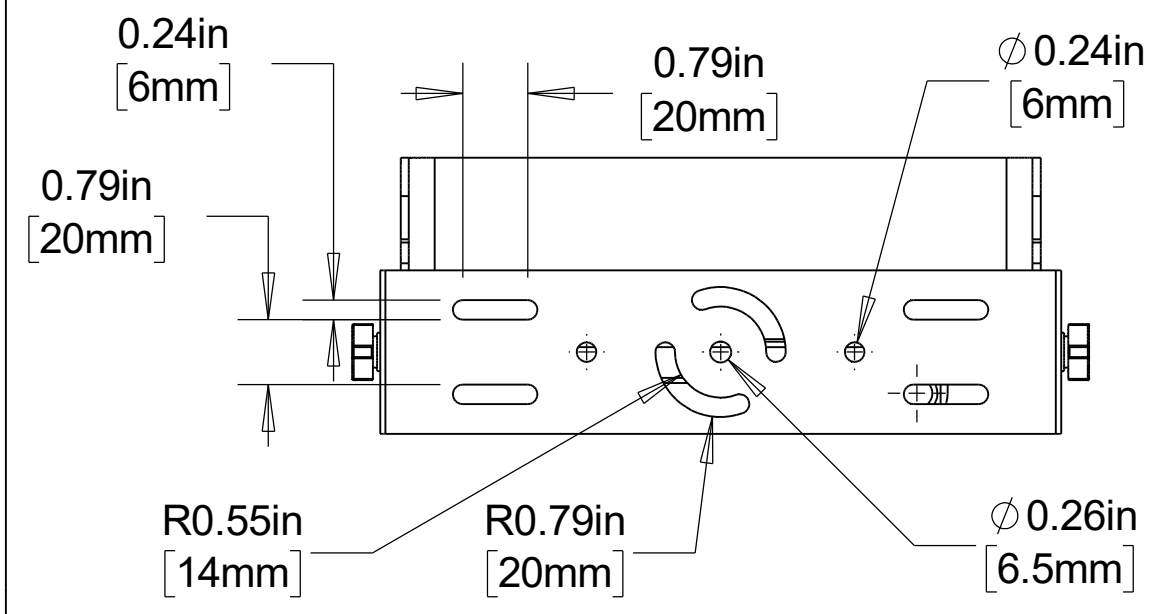

EXM LIGHT & VIDEO KIT DIMENSIONAL DRAWING
 (FOR REFERENCE ONLY)

 ELKHART BRASS Fire Fighting Equipment	
THIS DRAWING CONTAINS INFORMATION THAT IS PROPRIETARY TO ELKHART BRASS MFG CO., INC. AND MAY NOT BE USED TO PRODUCE ANY PARTS, ASSEMBLIES OR PRODUCTS DESCRIBED HEREIN WITHOUT EXPRESS WRITTEN PERMISSION	
02007089LV, 02007091LV, 02007092LV (DIMENSIONAL DRAWING)	DIMENSIONAL DRAWING
01/13/2020	PAGE 1 OF 2

COIL CABLE
37534000

STRAIGHT CABLE
37535066

EXM LIGHT & VIDEO KIT DIMENSIONAL DRAWING
(FOR REFERENCE ONLY)

 ELKHART BRASS Fire Fighting Equipment	
THIS DRAWING CONTAINS INFORMATION THAT IS PROPRIETARY TO ELKHART BRASS MFG CO., INC. AND MAY NOT BE USED TO PRODUCE ANY PARTS, ASSEMBLIES OR PRODUCTS DESCRIBED HEREIN WITHOUT EXPRESS WRITTEN PERMISSION	
02007089LV, 02007091LV, 02007092LV (DIMENSIONAL DRAWING)	DIMENSIONAL DRAWING
01/13/2020 PAGE 2 OF 2	Ver. 1.0