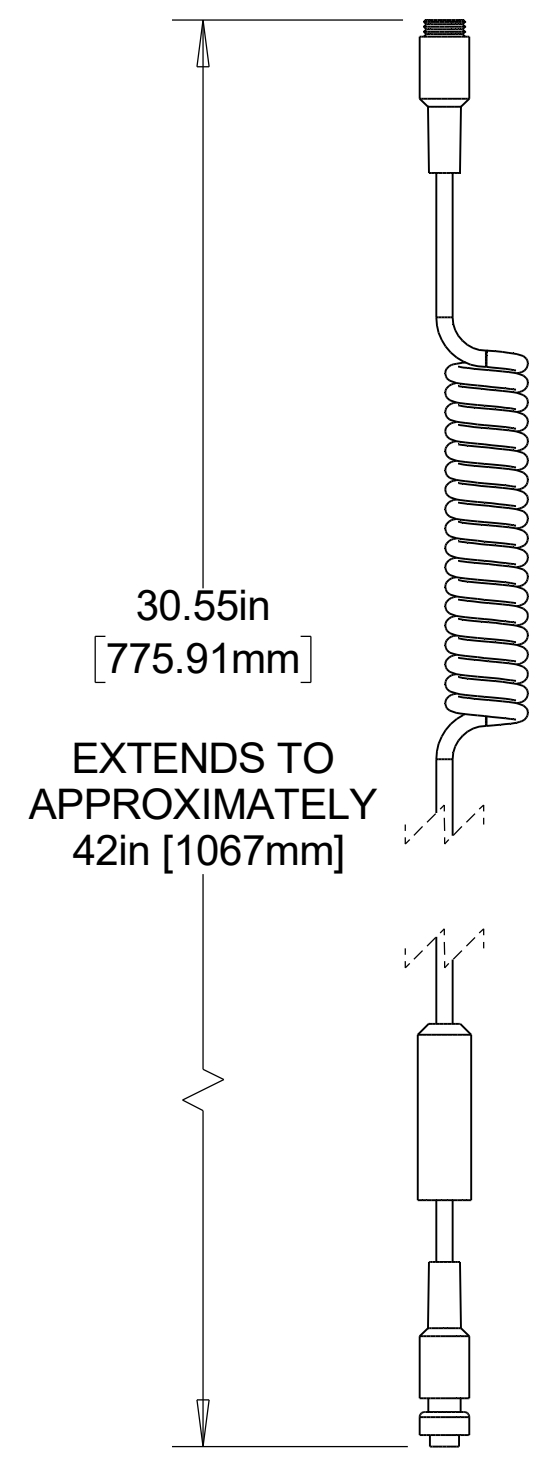

EXM LIGHT & VIDEO KIT DIMENSIONAL DRAWING
 (FOR REFERENCE ONLY)

 ELKHART BRASS Fire Fighting Equipment	
THIS DRAWING CONTAINS INFORMATION THAT IS PROPRIETARY TO ELKHART BRASS MFG CO., INC. AND MAY NOT BE USED TO PRODUCE ANY PARTS, ASSEMBLIES OR PRODUCTS DESCRIBED HEREIN WITHOUT EXPRESS WRITTEN PERMISSION	
02007089LV, 02007091LV, 02007092LV (DIMENSIONAL DRAWING)	DIMENSIONAL DRAWING
01/13/2020	PAGE 1 OF 2

COIL CABLE
37534000

STRAIGHT CABLE
37535066

EXM LIGHT & VIDEO KIT DIMENSIONAL DRAWING
(FOR REFERENCE ONLY)

 ELKHART BRASS Fire Fighting Equipment	
THIS DRAWING CONTAINS INFORMATION THAT IS PROPRIETARY TO ELKHART BRASS MFG CO., INC. AND MAY NOT BE USED TO PRODUCE ANY PARTS, ASSEMBLIES OR PRODUCTS DESCRIBED HEREIN WITHOUT EXPRESS WRITTEN PERMISSION	
02007089LV, 02007091LV, 02007092LV (DIMENSIONAL DRAWING)	DIMENSIONAL DRAWING
01/13/2020 PAGE 2 OF 2	Ver. 1.0