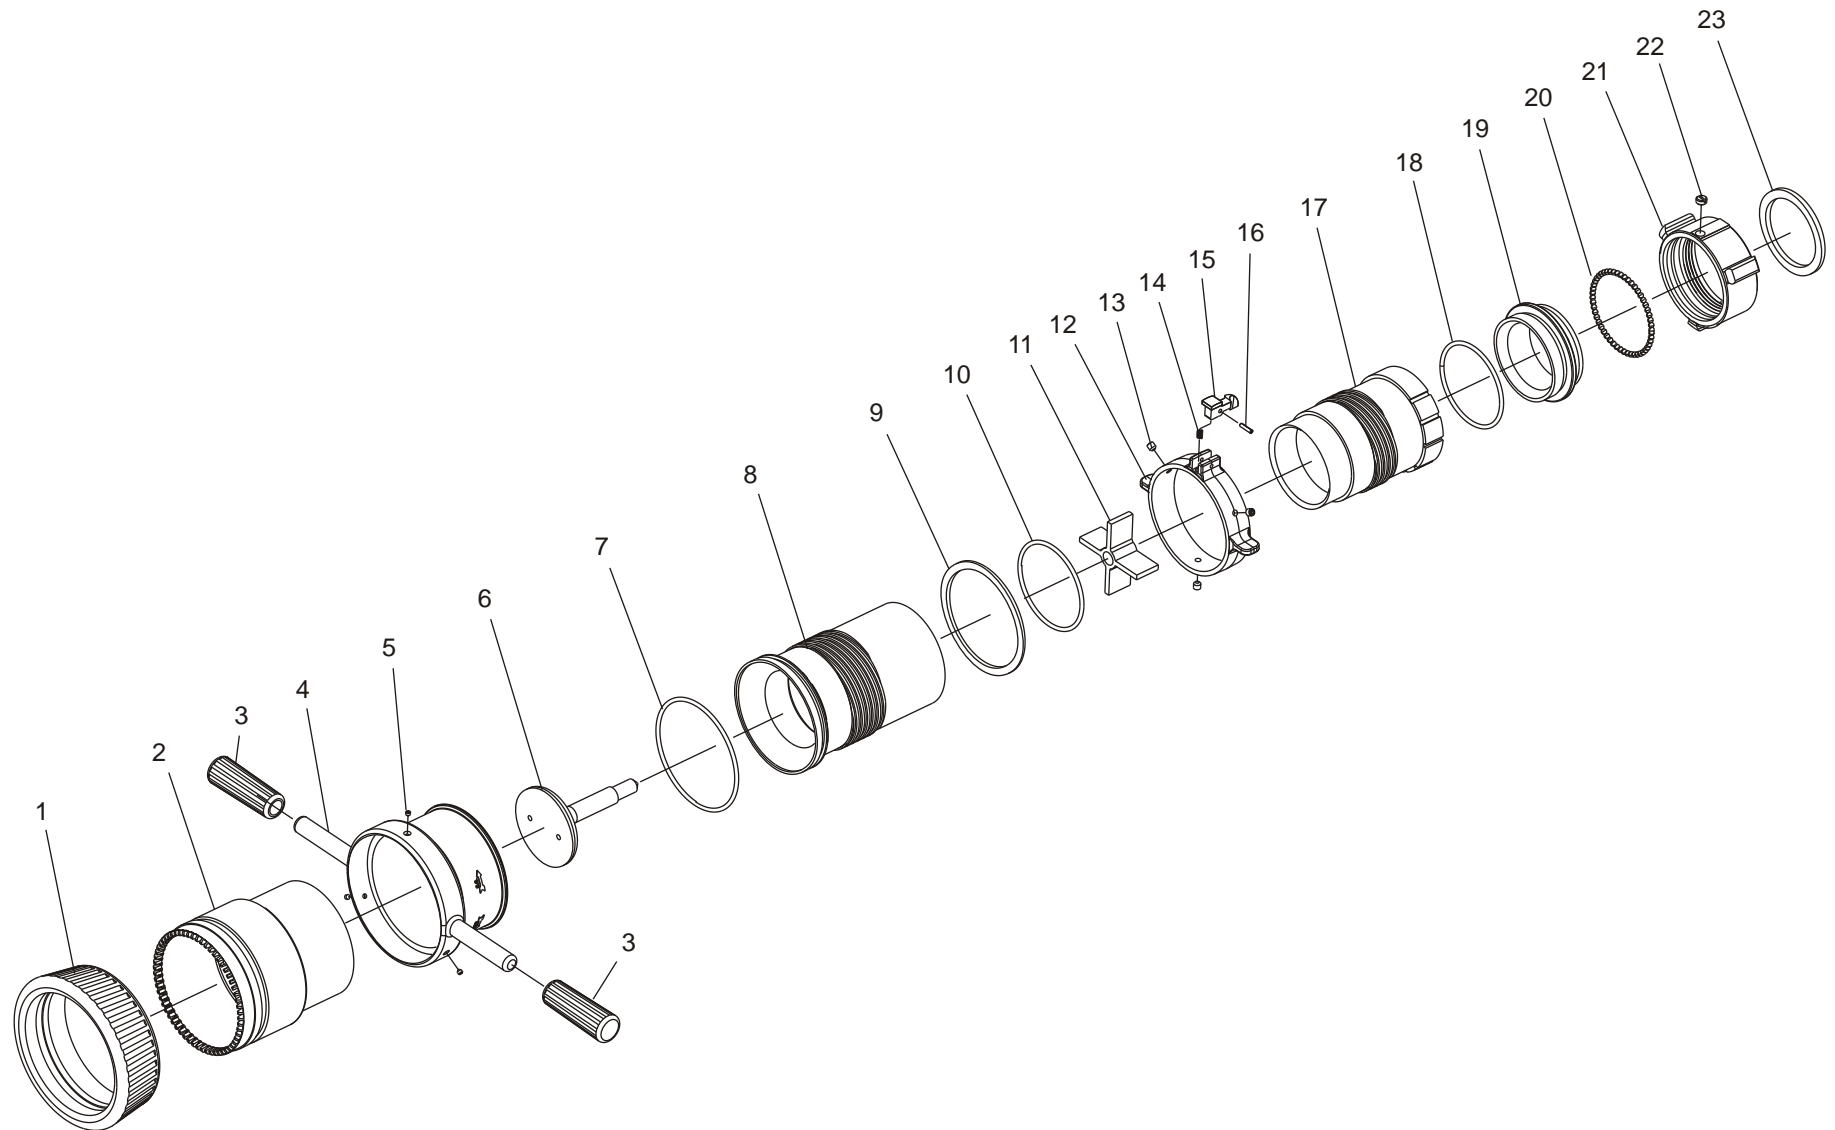

**SELECT-O-FLOW
(CSW, CSW-L, CSW-LB)**

ELKHART BRASS MFG. CO., INC.
ELKHART, INDIANA

THIS DRAWING CONTAINS INFORMATION THAT IS PROPRIETARY TO ELKHART BRASS MFG. CO., INC. AND MAY NOT BE USED TO PRODUCE ANY PARTS, ASSEMBLIES OR PRODUCTS DESCRIBED HEREIN WITHOUT EXPRESS WRITTEN PERMISSION.

SELECT-O-FLOW
PAGE 1 OF 2
06/2008

PART
DRAWING